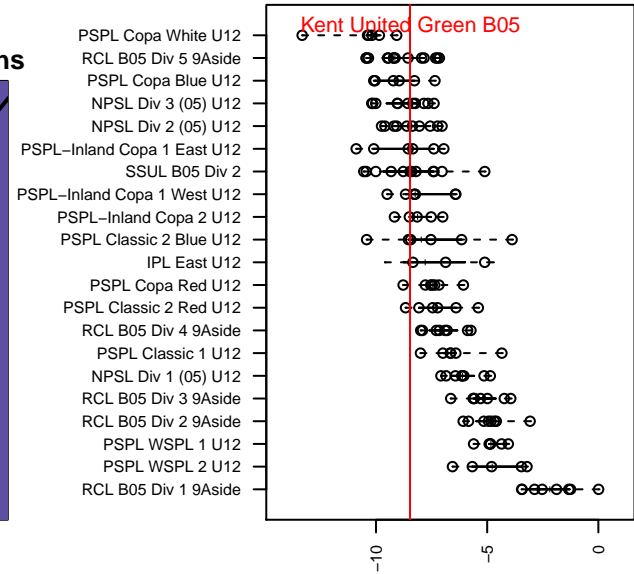

Kent United Green B05

Kent United
 Kent, WA
 B05 total strength=443
 attack=0.54 defense=0.16
 fall league = SSUL B05 Div 2
 spr league = Spr NPSL (05) Div 1 U12

alt names used:
 Kent United B05 Green
 Kent United – B05 Green A
 Kent United
 Kent United B05 Green

Venues played:
 2016 KCC BU12
 2016 Xtreme Cup BU12 Silver
 2016 SSUL B05 Division 2
 2016 Spr NPSL (05) Division 1 U12

Kent United Green B05
 Dots are actual minus expected GF (blue circles) and GA (red triangles).
 Blue line is smoothed change in attack strength. Red is smoothed change in defense strength.

**attack and defense variance (black dot)
relative to other teams
and top 10 in region**

**attack and defense rating
relative to others at age
and all opponents in last 13 months**

Performance relative to 13 month average