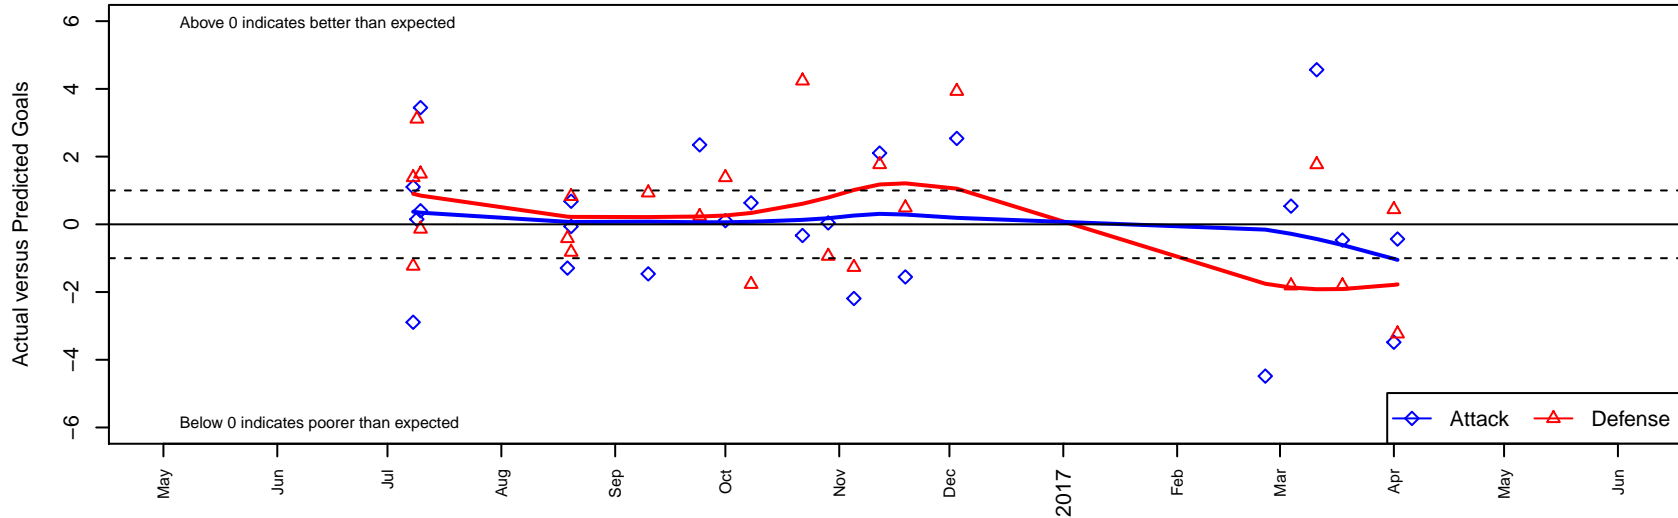

Kent United Green B05

Kent United
 Kent, WA
 B05 total strength=443
 attack=0.54 defense=0.16
 fall league = SSUL B05 Div 2
 spr league = Spr NPSL (05) Div 1 U12

alt names used:
 Kent United B05 Green
 Kent United – B05 Green A
 Kent United
 Kent United B05 Green

Venues played:
 2016 KCC BU12
 2016 Xtreme Cup BU12 Silver
 2016 SSUL B05 Division 2
 2016 Spr NPSL (05) Division 1 U12

Kent United Green B05
 Dots are actual minus expected GF (blue circles) and GA (red triangles).
 Blue line is smoothed change in attack strength. Red is smoothed change in defense strength.

**attack and defense variance (black dot)
relative to other teams
and top 10 in region**

**attack and defense rating
relative to others at age
and all opponents in last 13 months**

Performance relative to 13 month average